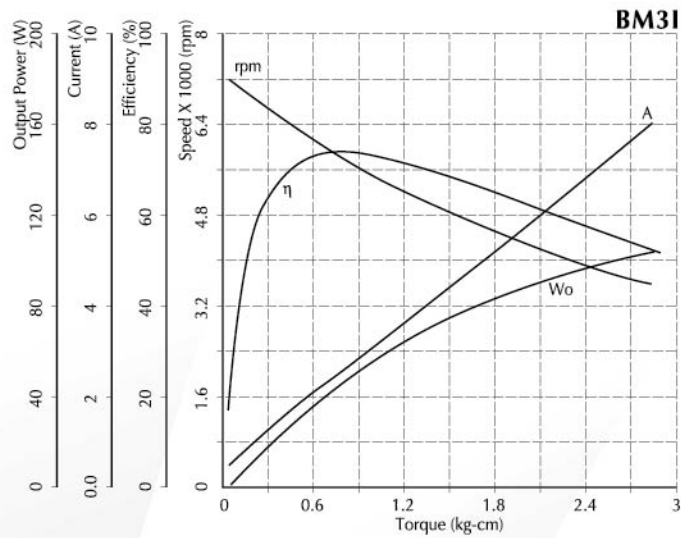

Brushless Motor - BM3I23 Series

Voltage : 24 - 48V DC
 Rated Speed : 5000rpm
 Rated Output : 70W
 Insulation Class : B
 Typical Applications : Fan, Ventilator, Air Conditioner, Air Purifier

Performance Curve

Dimension (mm)

Performance (testing under room temperature)

Model	Rated Voltage/ VDC	Rated Speed/ rpm	Rated Current/ A	Rated Output Power/ W
BM3I2325-001	24	5000	5	70

The information above is for reference only, detailed specification is subject to final confirmation