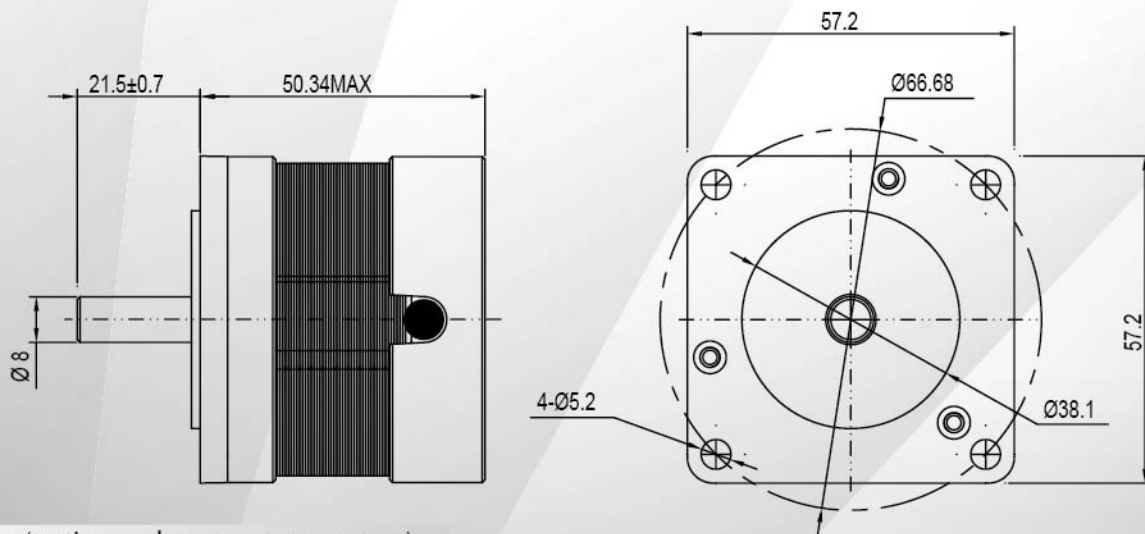

Dimension (mm)

Performance (testing under room temperature)

Model	Rated Voltage/ VDC	Rated Speed/ rpm	Rated Current/ A	Rated Output Power/ W
BM3I2325-001	24	5000	5	70

The information above is for reference only, detailed specification is subject to final confirmation