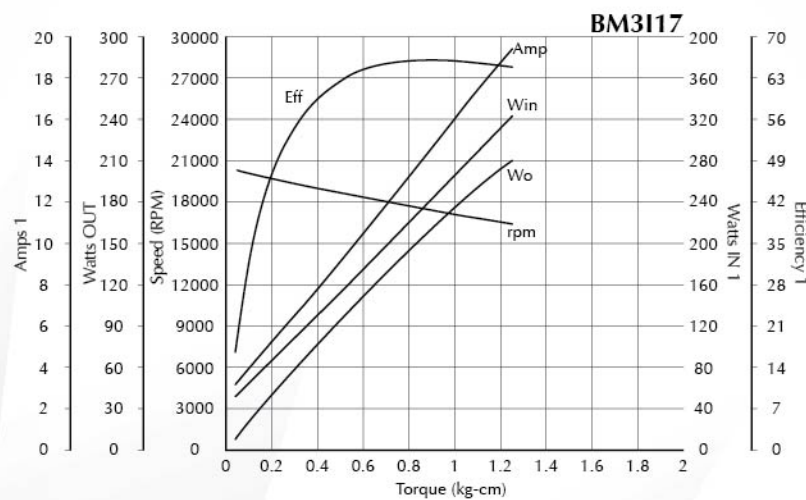

## Brushless Motor - BM3117 Series

Voltage : 9.6 - 36V DC  
 Rated Speed : 17000rpm  
 Rated Output : 150W  
 Insulation Class : B  
 Typical Applications : Power Tools

### Performance Curve

### Dimension (mm)