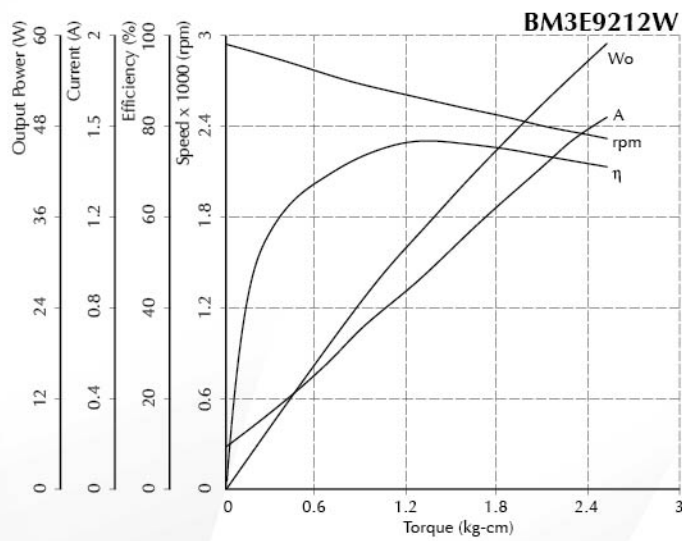

## Brushless Motor - BM3E9212W Series

Voltage : 48V DC  
 Rated Speed : 2000rpm  
 Rated Output : 46W  
 Insulation Class : B  
 Typical Applications : Blower Fan

### Performance Curve

### Dimension (mm)