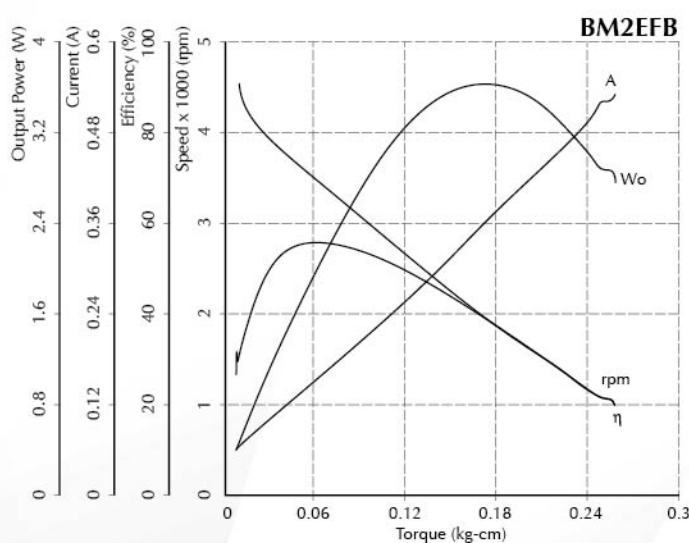

Brushless Motor - BM2EFB Series

Voltage : 12 - 24V DC
 Rated Speed : 2200 - 6000rpm
 Rated Output : 2 - 8W
 Insulation Class : A
 Typical Applications : Fan, Ventilator, Air Conditioner, Air Purifier

Performance Curve

Dimension (mm)

Performance (testing under room temperature)

Model	Rated Voltage/ VDC	Rated Speed/ rpm	Rated Current/ A	Rated Output Power/ W
BM2EFBN-001	24	5000	0.5	5.7
BM2EFBN-002	24	6000	0.8	9.5
BM2EFBN-003	24	6000	0.8	8
BM2EFBN-005	24	2250	0.45	3.7