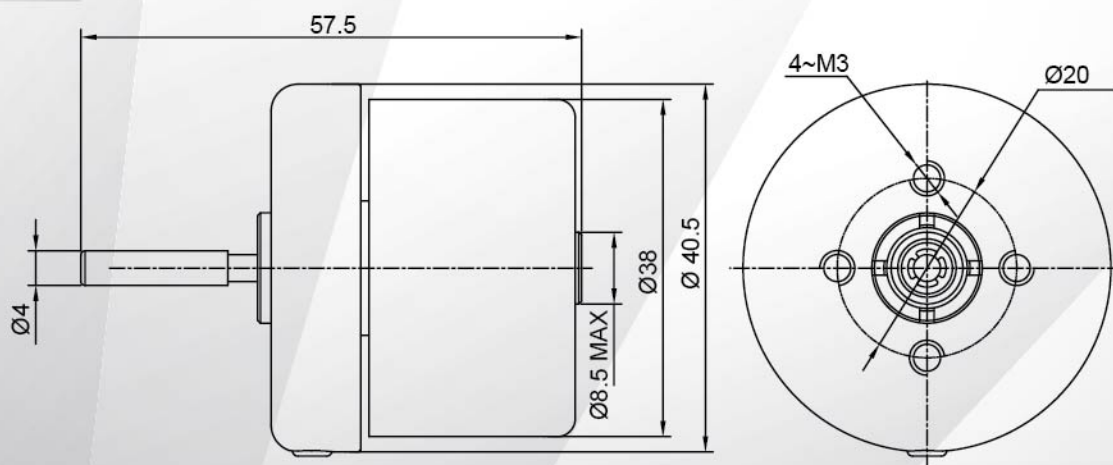

Dimension (mm)

Performance (testing under room temperature)

Model	Rated Voltage/ VDC	Rated Speed/ rpm	Rated Current/ A	Rated Output Power/ W
BM2EFBN-001	24	5000	0.5	5.7
BM2EFBN-002	24	6000	0.8	9.5
BM2EFBN-003	24	6000	0.8	8
BM2EFBN-005	24	2250	0.45	3.7