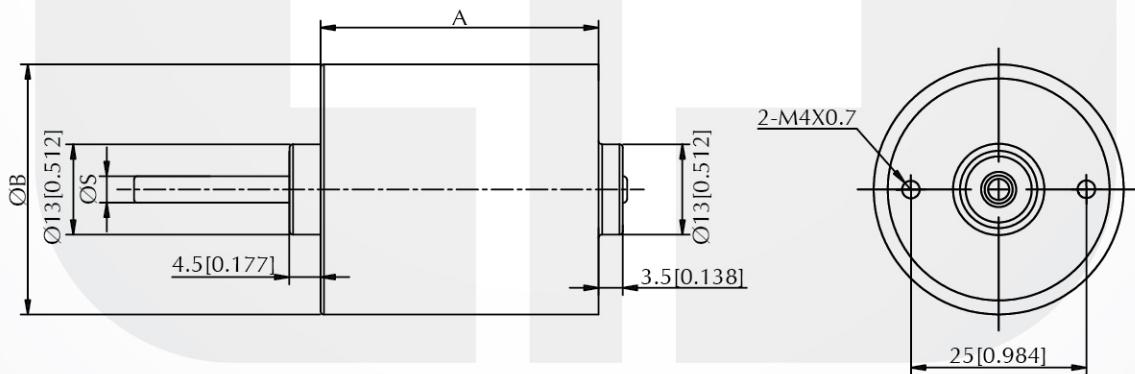

Brushless Motor – BM3114 Series

Voltage : 24V DC
 Rated Speed : 2,100rpm
 Rated Output Power: 5.3W
 Insulation Class : B
 Motor Diameter : $\varnothing 36.0\text{mm}$ [1.42inch]
 Typical Application : Blower, Fan

Performance Curve

Dimension (mm[inch])

Performance (testing under room temperature)

Model	Dim A mm[inch]	Dim B mm[inch]	Dim S mm[inch]	Rated Voltage (V DC)	Rated Speed (rpm)	Rated Current (A)	Rated Output Power (W)
BM311420	40.0[1.575]	36.0[1.42]	40.0[1.575]	24	2,100	0.36	5.3