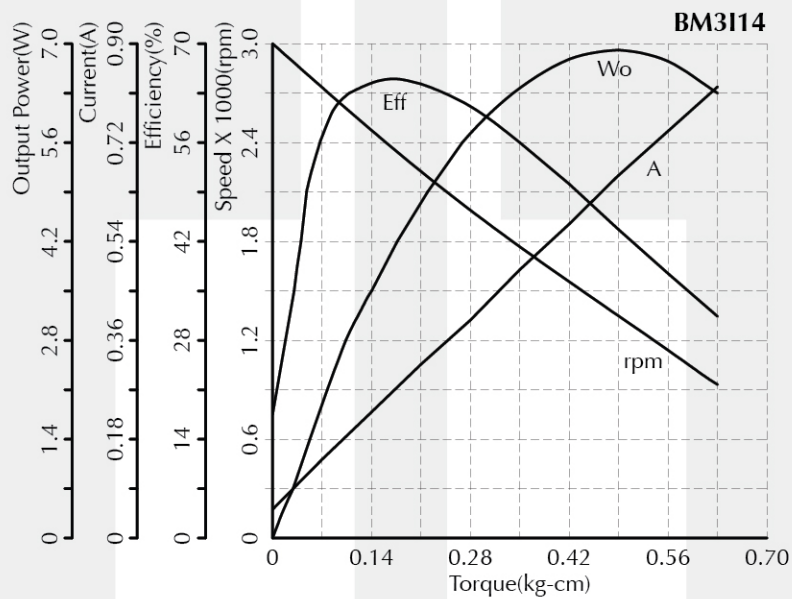

Brushless Motor – BM3114 Series

Voltage : 24V DC
 Rated Speed : 2,100rpm
 Rated Output Power: 5.3W
 Insulation Class : B
 Motor Diameter : $\varnothing 36.0\text{mm}$ [1.42inch]
 Typical Application : Blower, Fan

Performance Curve

Dimension (mm[inch])

Performance (testing under room temperature)

Model	Dim A mm[inch]	Dim B mm[inch]	Dim S mm[inch]	Rated Voltage (V DC)	Rated Speed (rpm)	Rated Current (A)	Rated Output Power (W)
BM311420	40.0[1.575]	36.0[1.42]	40.0[1.575]	24	2,100	0.36	5.3