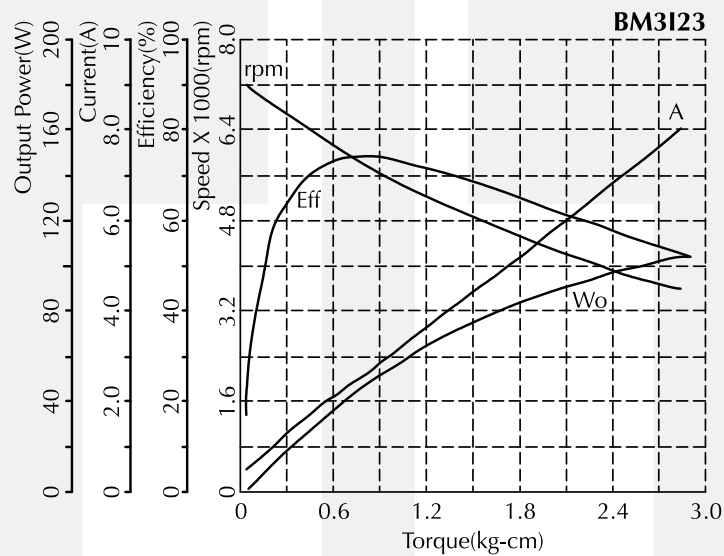

## Brushless Motor - BM3I23 Series

Voltage : 24 - 48V DC/60 – 220V AC  
 Rated Speed : 5,000rpm  
 Rated Output Power: 70W  
 Insulation Class : B  
 Motor Diameter : Ø66.7mm[2.63inch]  
 Typical Application : Fan, Ventilator, Air Conditioner, Air Purifier

### Performance Curve

### Dimension (mm[inch])

### Performance (testing under room temperature)

Model	Dim A mm[inch]	Dim S mm[inch]	Rated Voltage (V DC)	Rated Speed (rpm)	Rated Current (A)	Rated Output Power (W)
BM3I2313-001	48.7[1.92]	6.0[0.24]	60 AC	18,000	3.0	100
BM3I2315-001	41.1[1.62]	6.0[0.24]	10	6,000	8.0	48
BM3I2325-001	50.34[1.98]	8.0[0.31]	24	5,000	4	70