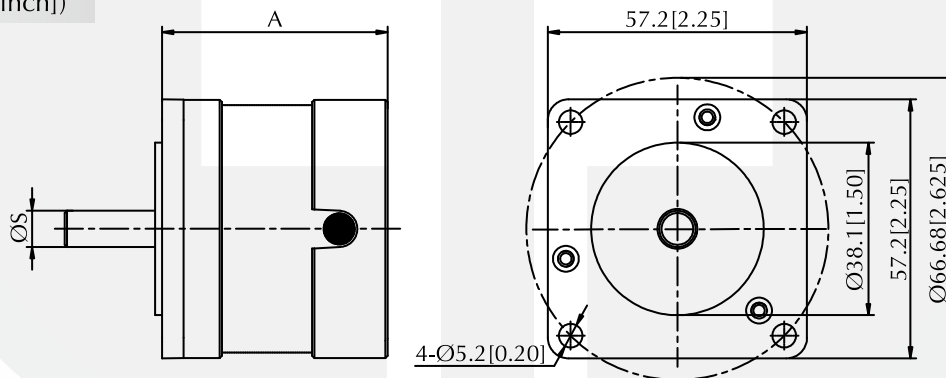

## Brushless Motor - BM3I23 Series

Voltage : 24 - 48V DC/60 – 220V AC  
 Rated Speed : 5,000rpm  
 Rated Output Power: 70W  
 Insulation Class : B  
 Motor Diameter : Ø66.7mm[2.63inch]  
 Typical Application : Fan, Ventilator, Air Conditioner, Air Purifier

### Dimension (mm[inch])