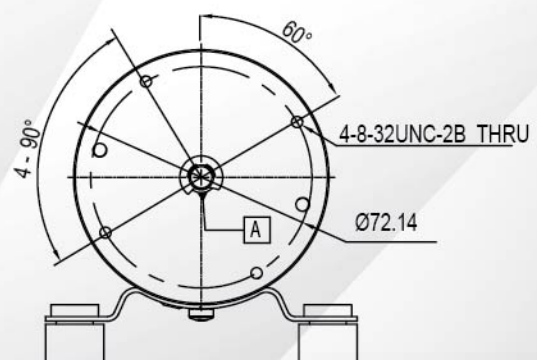

Brushless Motor - BM3I33 Series

Voltage : 12 - 24V DC
 Rated Speed : 5760 - 6048rpm
 Rated Output : 97 - 105W
 Insulation Class : B
 Typical Applications : Air Pump, Water Pump, Hydraulic Pump

Performance Curve

Dimension (mm)

Performance (testing under room temperature)

Model	Rated Voltage/ VDC	Rated Speed/ rpm	Rated Current/ A	Rated Output Power/ W
BM3I33	12-24	5760-6048	4-12	97-105

The information above is for reference only, detailed specification is subject to final confirmation