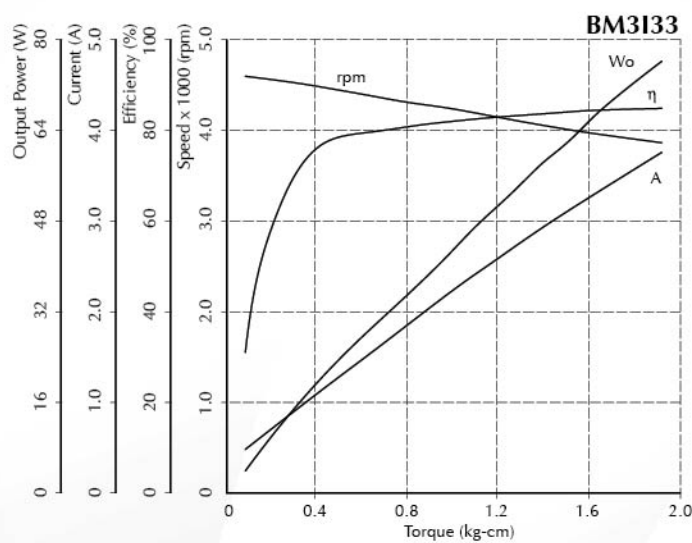

Brushless Motor - BM3I33 Series

Voltage : 12 - 24V DC
 Rated Speed : 5760 - 6048rpm
 Rated Output : 97 - 105W
 Insulation Class : B
 Typical Applications : Air Pump, Water Pump, Hydraulic Pump

Performance Curve

Dimension (mm)

Performance (testing under room temperature)

Model	Rated Voltage/ VDC	Rated Speed/ rpm	Rated Current/ A	Rated Output Power/ W
BM3I33	12-24	5760-6048	4-12	97-105

The information above is for reference only, detailed specification is subject to final confirmation