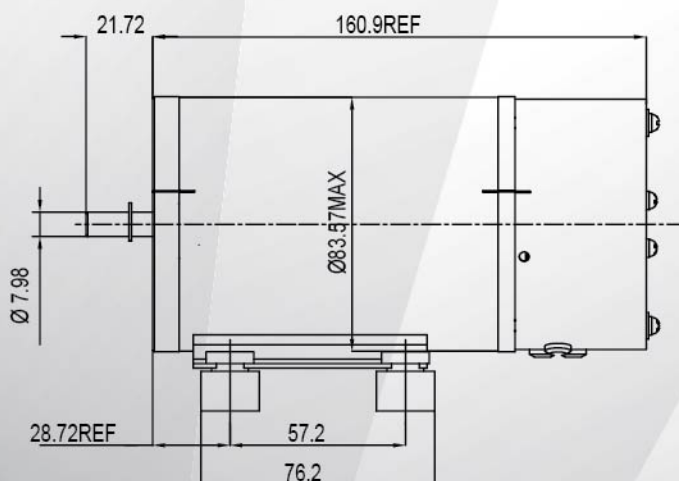

Brushless Motor - BM3I33 Series

Voltage : 12 - 24V DC
 Rated Speed : 5760 - 6048rpm
 Rated Output : 97 - 105W
 Insulation Class : B
 Typical Applications : Air Pump, Water Pump, Hydraulic Pump

Performance Curve

Dimension (mm)

Performance (testing under room temperature)

Model	Rated Voltage/ VDC	Rated Speed/ rpm	Rated Current/ A	Rated Output Power/ W
BM3I33	12-24	5760-6048	4-12	97-105

The information above is for reference only, detailed specification is subject to final confirmation