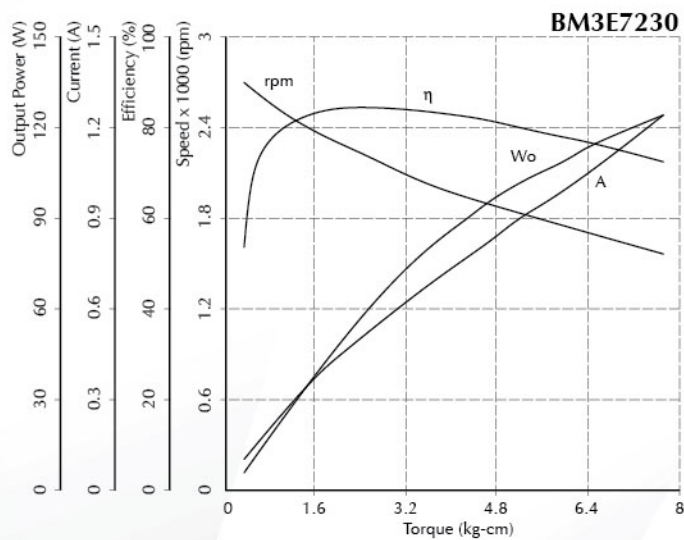

Brushless Motor - BM3E7230 Series

Voltage : 110 or 230V AC / 24 - 48V DC
 Rated Speed : 2000rpm
 Rated Output : 25 - 50W
 Insulation Class : B
 Typical Applications : Blower Fan

Performance Curve

Dimension (mm)

Performance (testing under room temperature)

| Model | Rated Voltage | Rated Speed/ rpm | Rated Current/ A | Rated Output Power/ W |
|----------|--------------------------|------------------|------------------|-----------------------|
| BM3E7230 | 110 or 230VAC / 24-48VDC | 2000 | 0.2-2.5 | 25-50 |