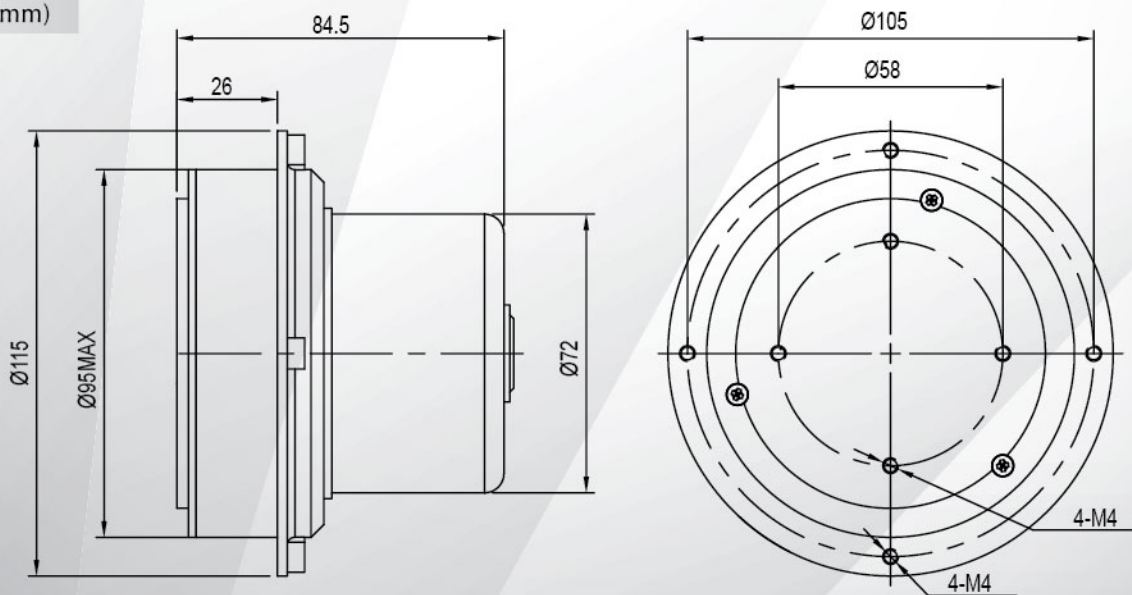

Brushless Motor - BM3E7230 Series

Voltage : 110 or 230V AC / 24 - 48V DC
 Rated Speed : 2000rpm
 Rated Output : 25 - 50W
 Insulation Class : B
 Typical Applications : Blower Fan

Performance Curve

Dimension (mm)