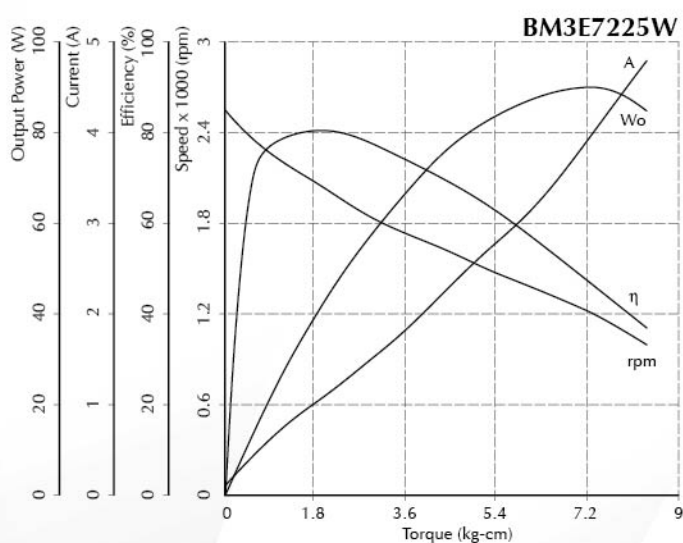

Brushless Motor - BM3E7225W Series

Voltage : 24 - 48V DC
 Rated Speed : 2000rpm
 Rated Output : 25 - 50W
 Insulation Class : B
 Typical Applications : Blower Fan

Performance Curve

Dimension (mm)

Performance (testing under room temperature)

Model	Rated Voltage/ VDC	Rated Speed/ rpm	Rated Current/ A	Rated Output Power/ W
BM3E7225W	24-48	2000	0.8-2.5	25-50

The information above is for reference only, detailed specification is subject to final confirmation