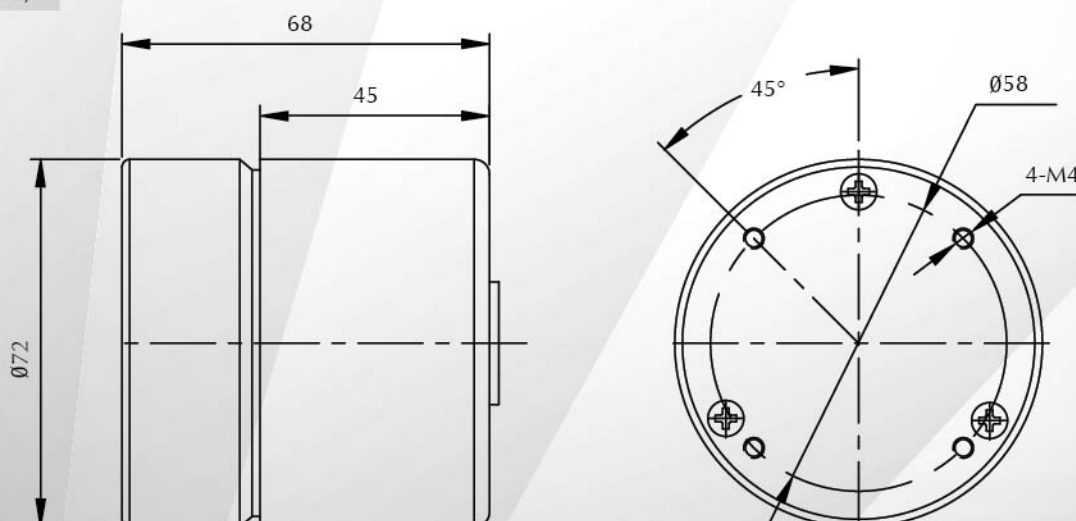

Brushless Motor - BM3E7225W Series

Voltage : 24 - 48V DC
 Rated Speed : 2000rpm
 Rated Output : 25 - 50W
 Insulation Class : B
 Typical Applications : Blower Fan

Performance Curve

Dimension (mm)

Performance (testing under room temperature)